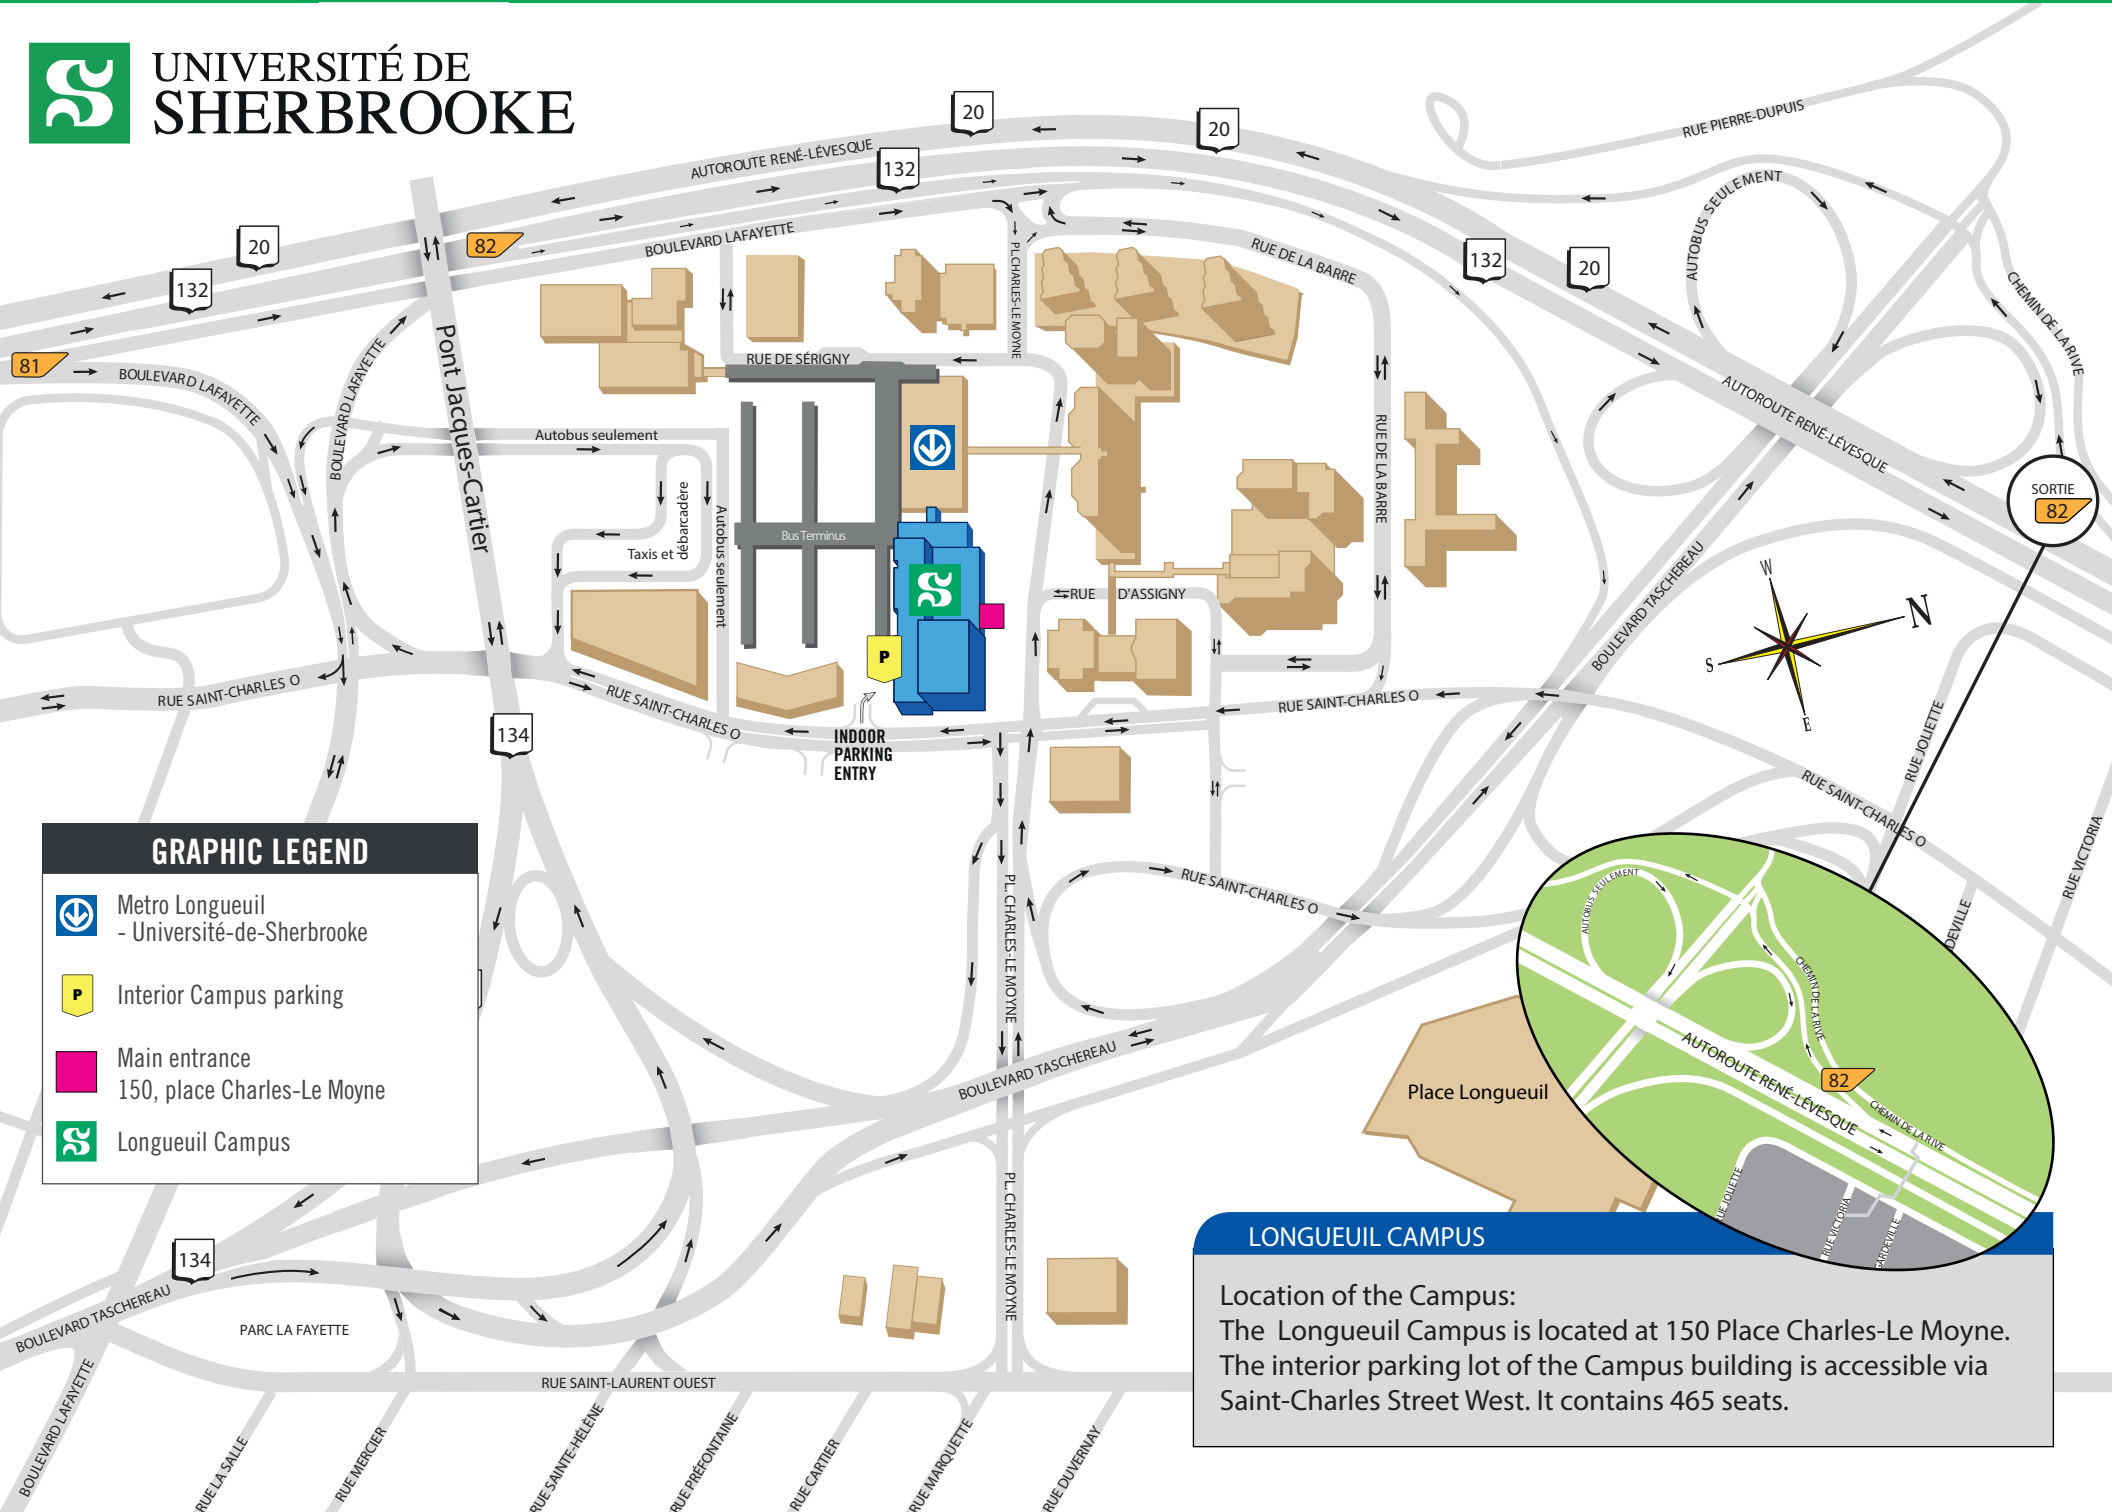

# LONGUEUIL CAMPUS

**GRAPHIC LEGEND**

-  Metro Longueuil - Université-de-Sherbrooke
-  Interior Campus parking
-  Main entrance  
150, place Charles-Le Moyne
-  Longueuil Campus

**LONGUEUIL CAMPUS**

Location of the Campus:  
The Longueuil Campus is located at 150 Place Charles-Le Moyne. The interior parking lot of the Campus building is accessible via Saint-Charles Street West. It contains 465 seats.